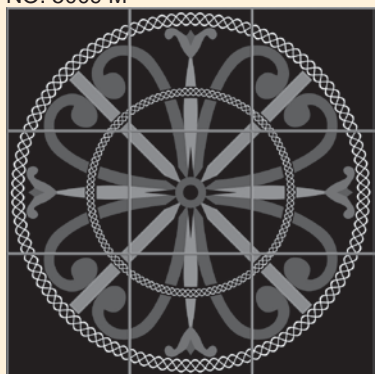

Achieve

Laser Engraving
Floor Designs

Natural Stone Etchings

Designs shown are in Absolute Black Granite
Designs are also available in most granite, marble, and slate selections by special order

NO. 5008 B

NO. 5008 C

NO. 5008 M

NO. 5009 B

NO. 5009 M

NO. 5009 C

NO. 5010 B

NO. 5010 M

NO. 5010 C